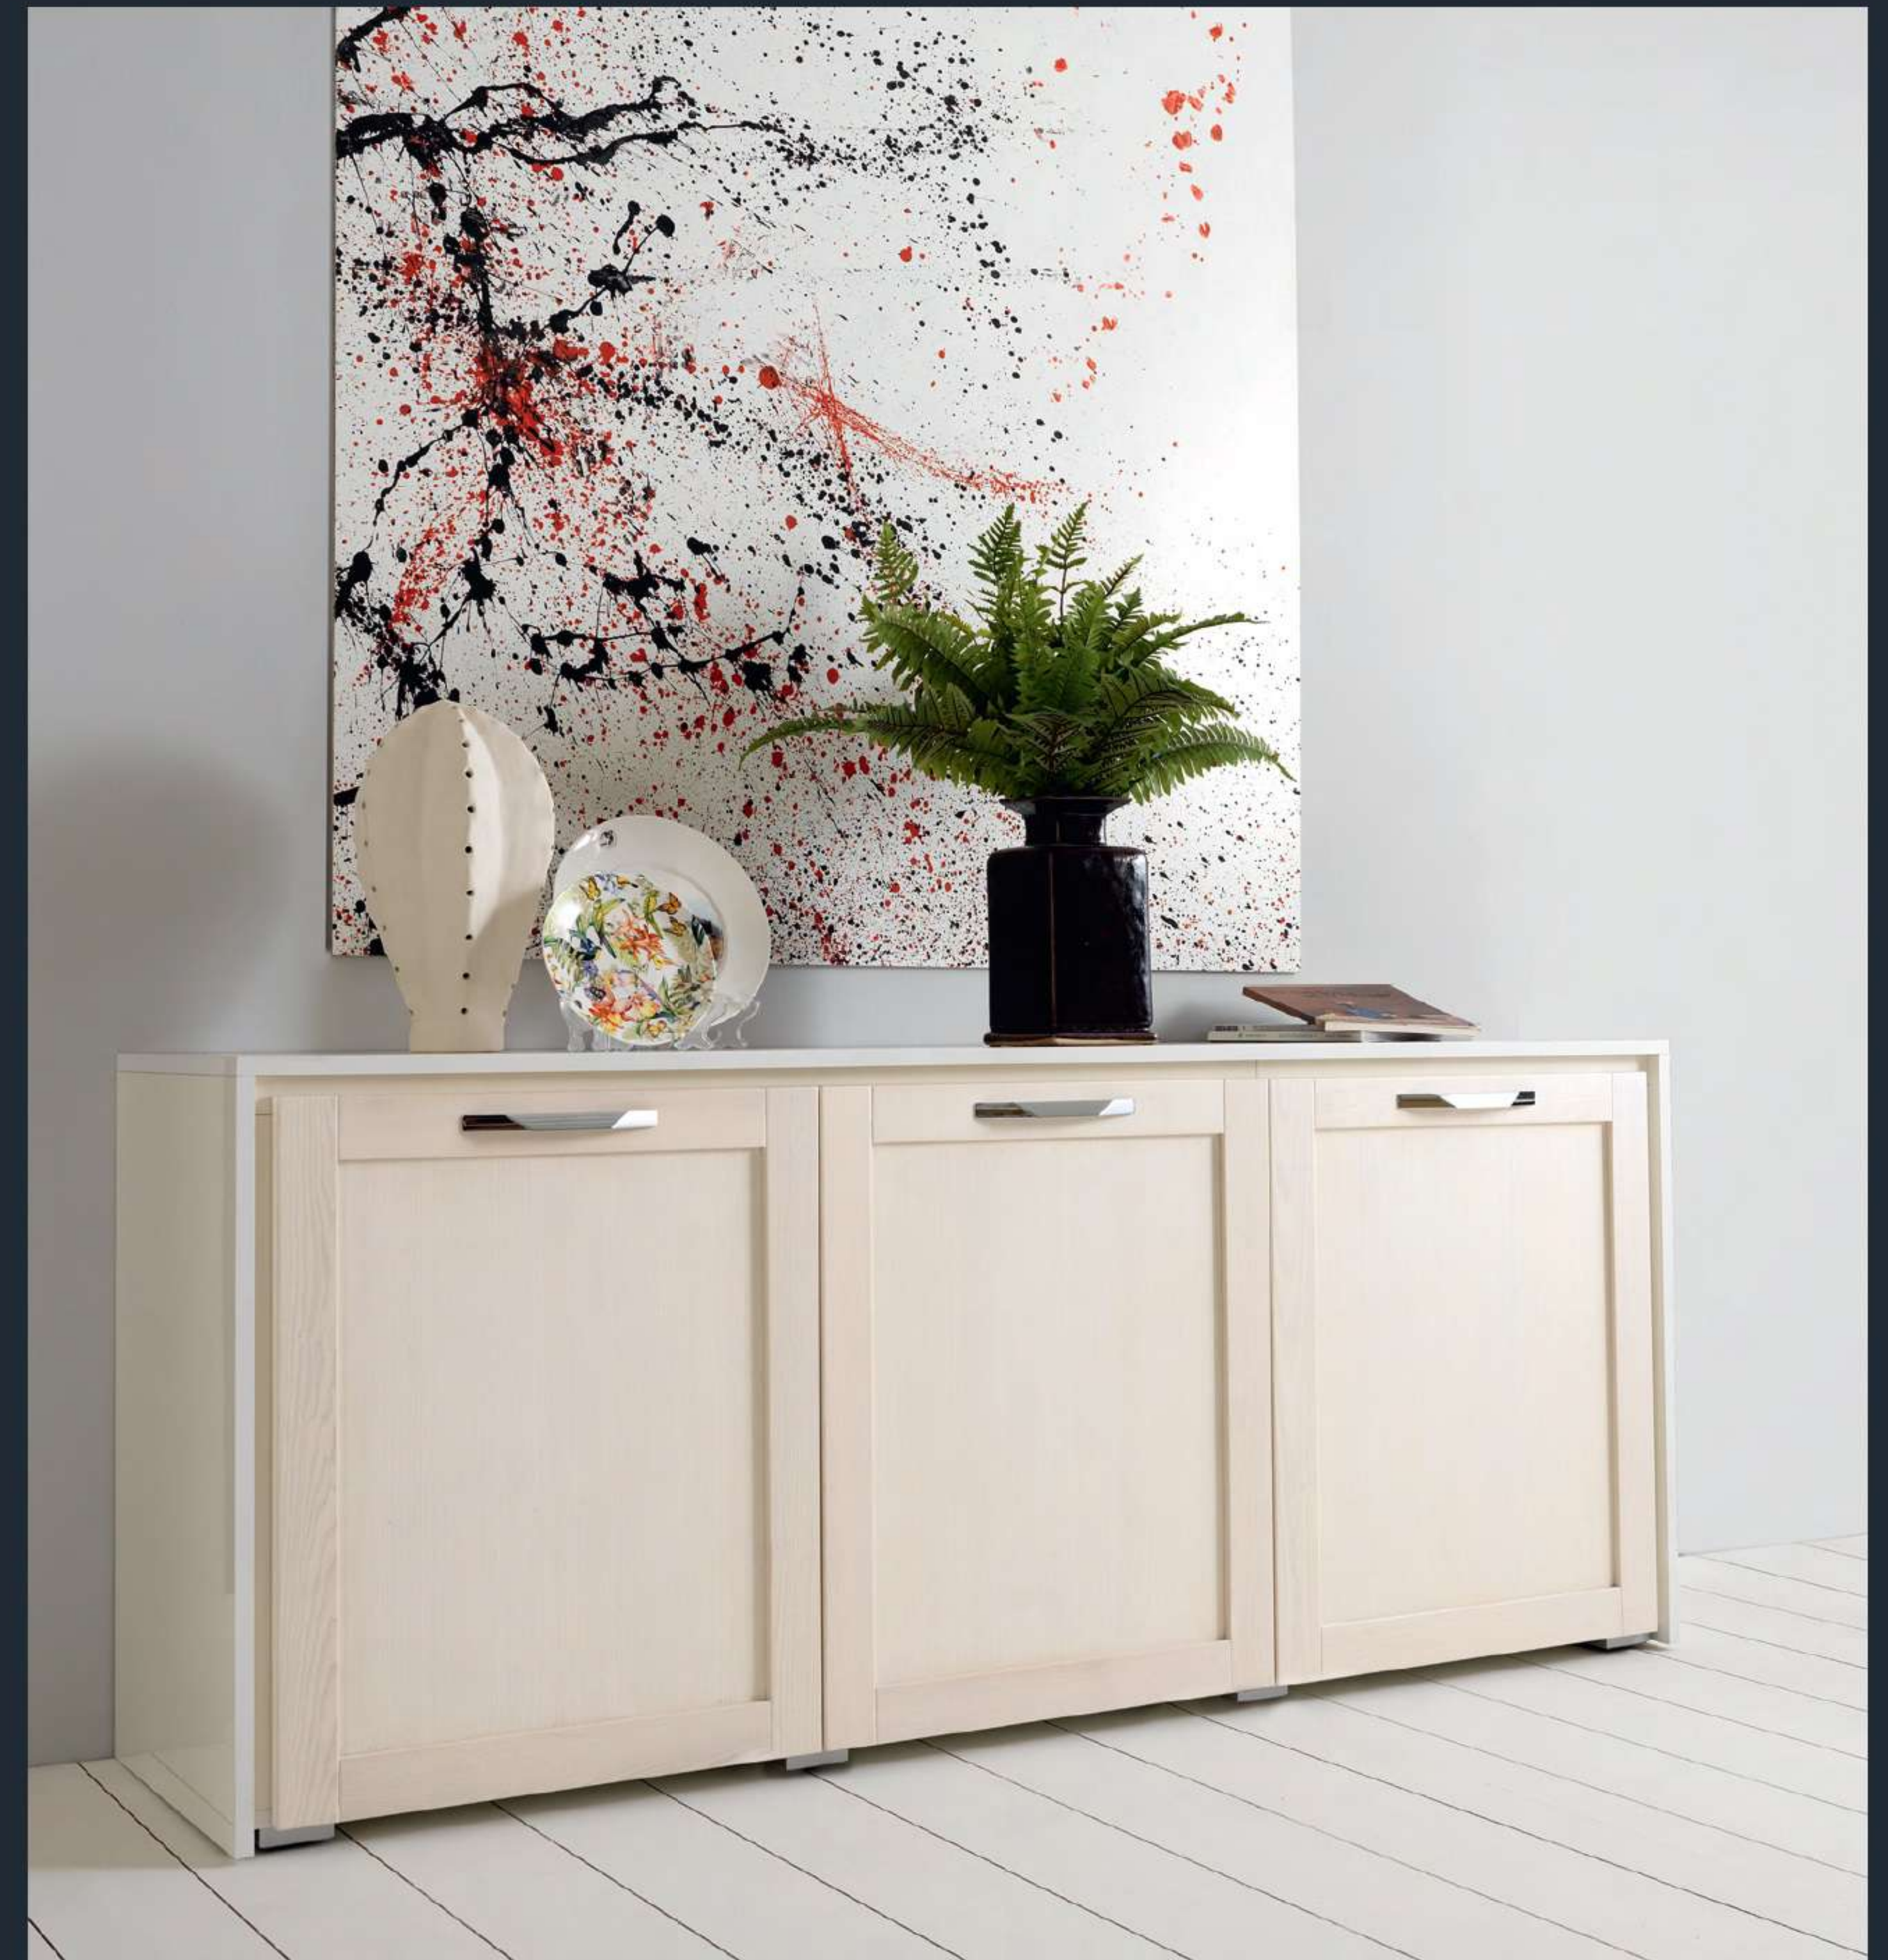

The interpretation of the current kitchen environment, ever often is extended to the living area. Bindi cucine proposes for that sideboard with two (cm.128) and three (cm.188) doors with heights cm.78 or cm.103, depth. cm.46. The structure of sideboard can be in gloss white melamine or white ash melamine.